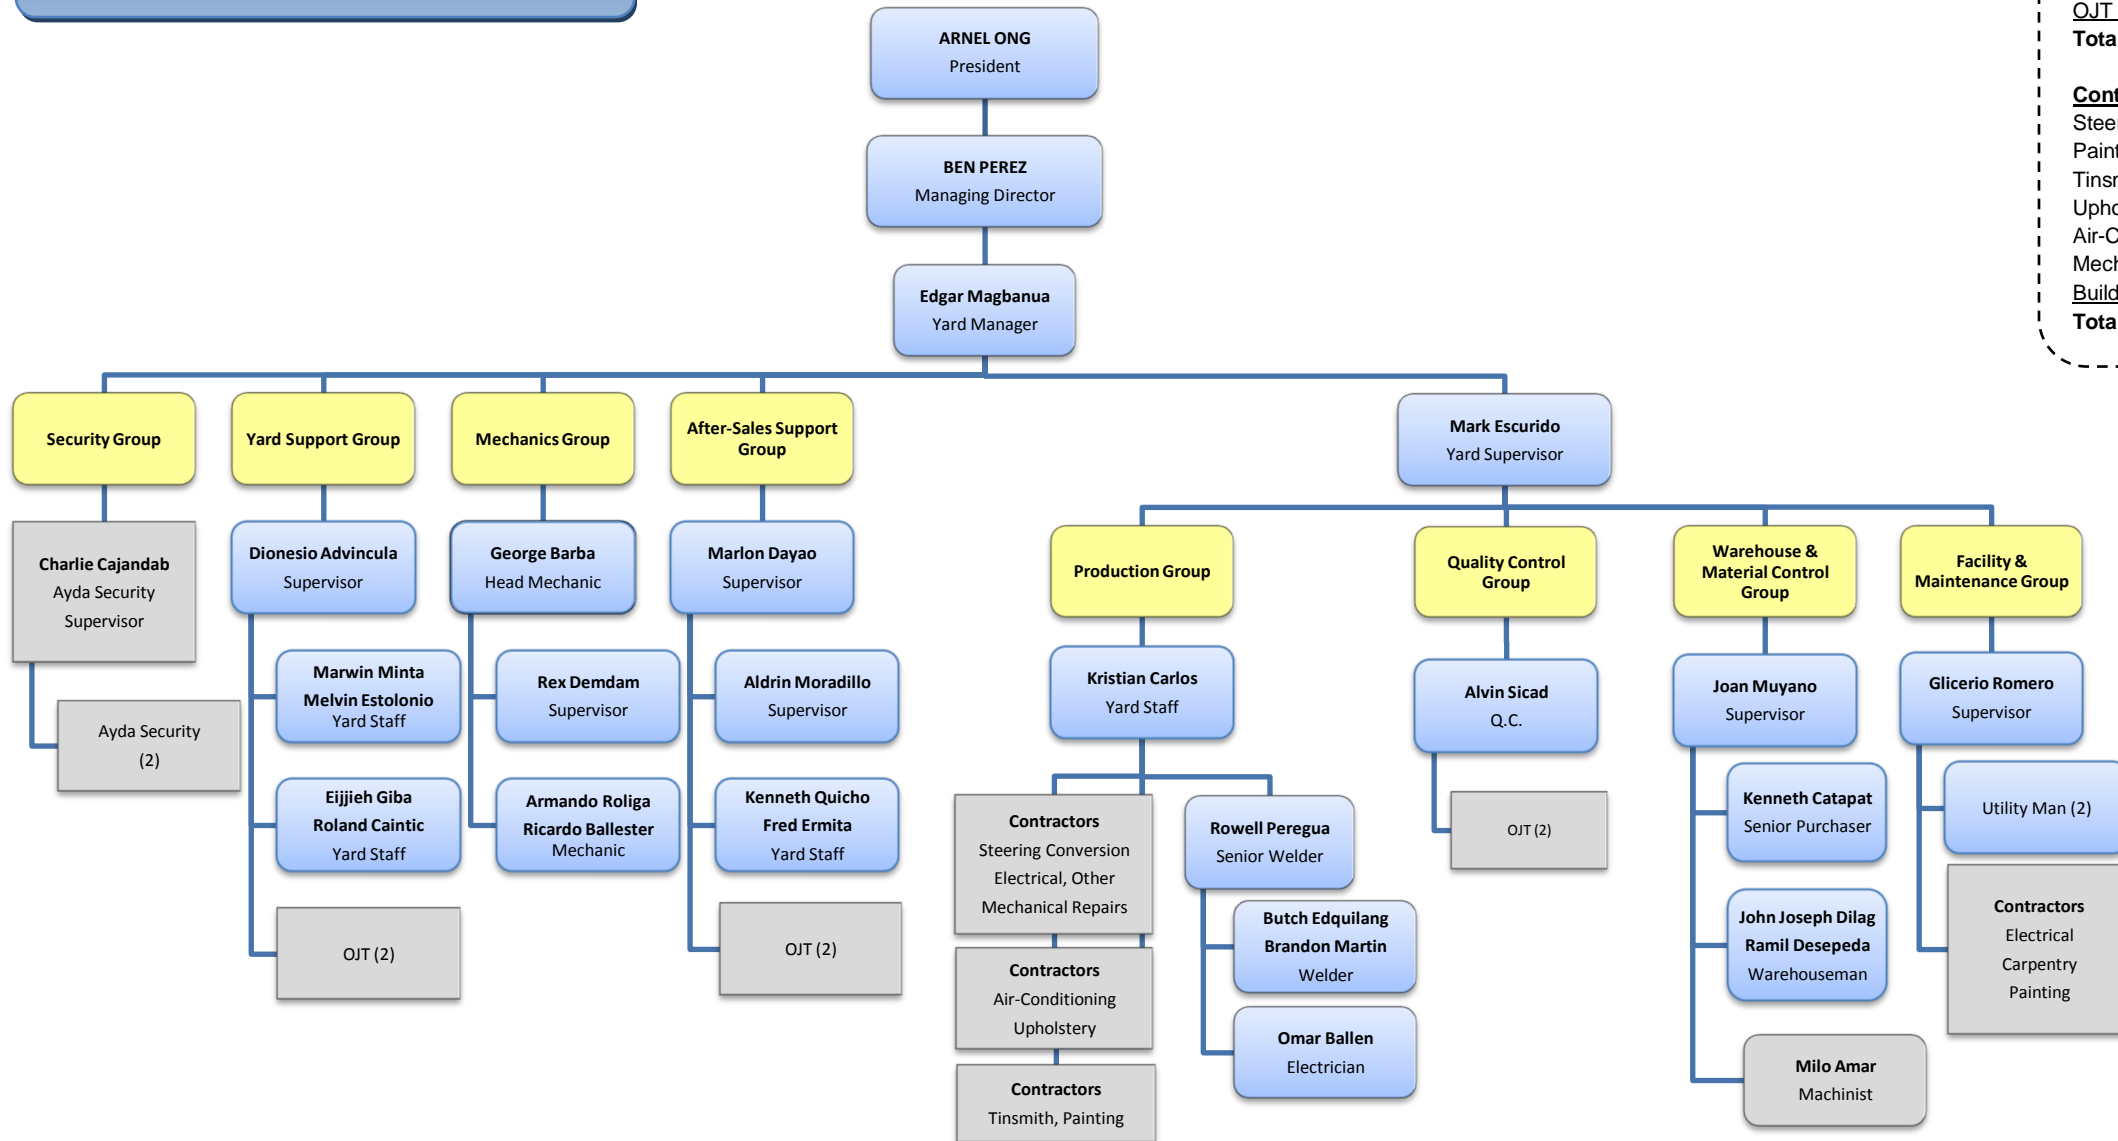

ICHIBAN IMPORT-EXPORT CORP.

Yard Organizational Chart

Effective January 1, 2014

Yard Manpower Summary	
Supervisor	12
Staff	20
OJT	8
Total	40

Contractors Summary	
Steering	94
Painting	64
Tinsmith & Body Repair	52
Upholstery	6
Air-Conditioning	8
Mech'l, Elec'l & Machineries	26
Building (On/Off)	6
Total	256